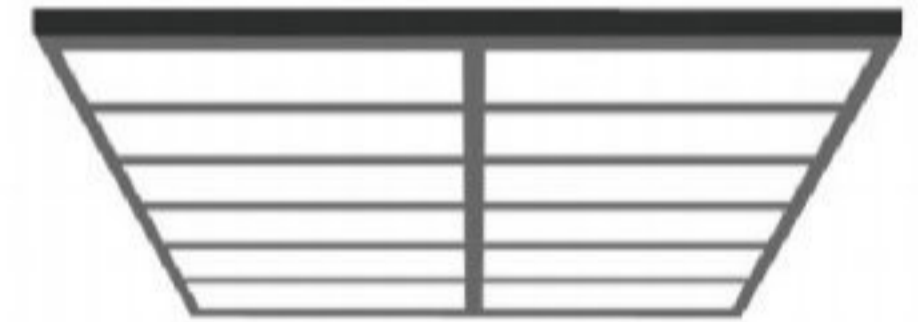

吊顶系列

▲ FJD-C001

镜面不锈钢, 亚克力  
Mirror stainless steel, acrylic

▲ FJD-C002

镜面不锈钢, 亚克力  
Mirror stainless steel, acrylic

▲ FJD-C003

不锈钢框架, 配白色亚克力透光  
Stainless steel side frame, soft lighting design of  
arch white light-emitting panel