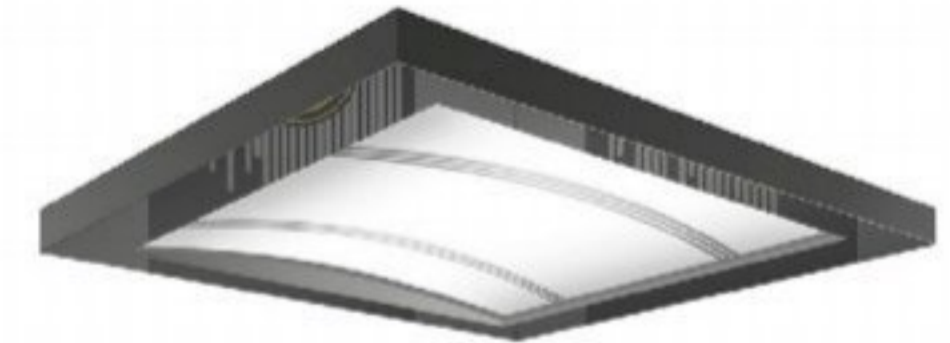

▲ FJD-C027

宽幅拱形白色透光板的柔光照明设计
Soft lighting design of broad arch white light-emitting panel