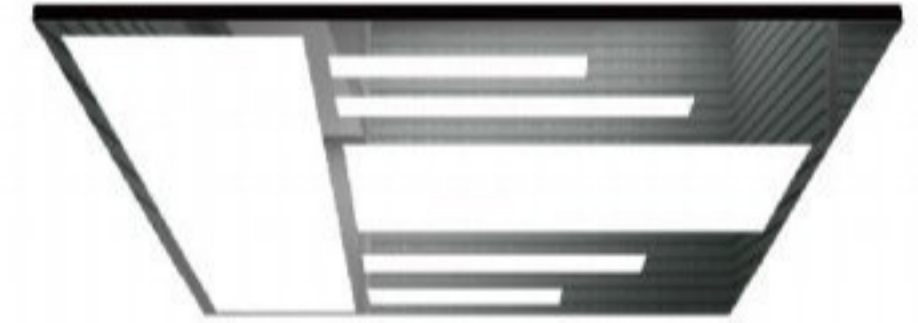

吊顶系列

▲ FJD-C001

镜面不锈钢, 亚克力  
Mirror stainless steel, acrylic

▲ FJD-C002

镜面不锈钢, 亚克力  
Mirror stainless steel, acrylic

▲ FJD-C003

不锈钢框架, 配白色亚克力透光  
Stainless steel side frame, soft lighting design of  
arch white light-emitting panel