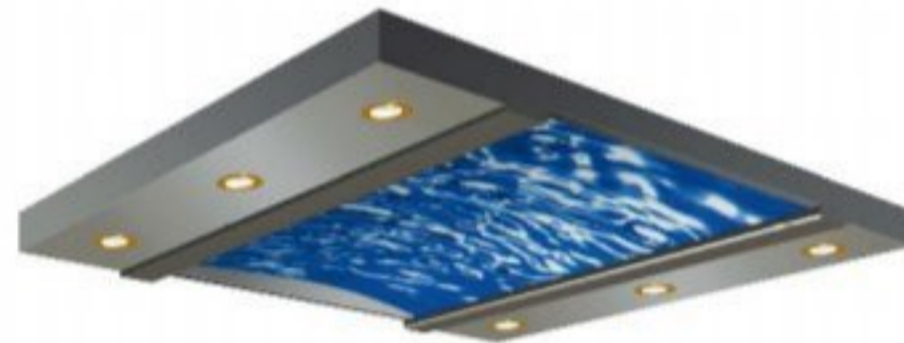

▲ FJD-C020

影像拱顶加两侧菱形中空透明灯柱的柔光照明设计  
Soft lighting design and image roof on both sides of rhombic hollow transparent lamp post

▲ FJD-C022

中部是影像拱顶，两侧为不锈钢底板上辅以筒灯的柔光照明设计（图像可客户提供）  
The middle image roof, both sides for soft illumination design of stainless steel floor with downlight (image can provide)