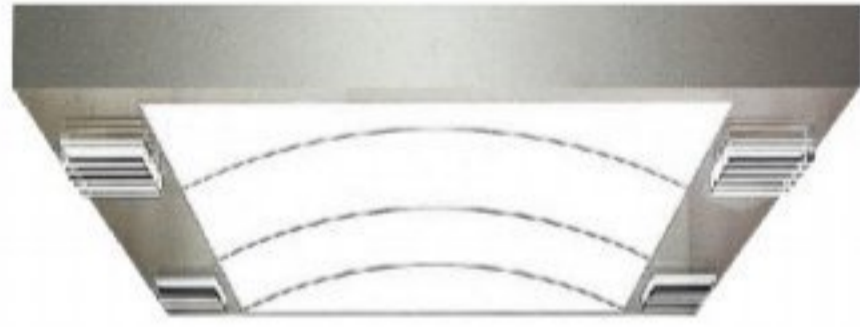

▲ FJD-C005

白色拱形透光板和不锈钢镜面框架辅以条状灯饰
White arch light-emitting panel, stainless steel mirror frame, strip light decoration