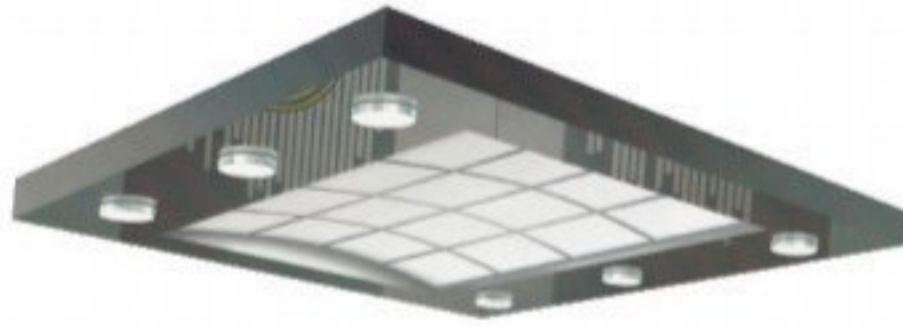

▲ FJD-C019

圆柱形中空透明灯柱，加拱形白色透光板的柔光照明设计
Cylindrical hollow transparent light pole, soft lighting design of arch white light-emitting panel