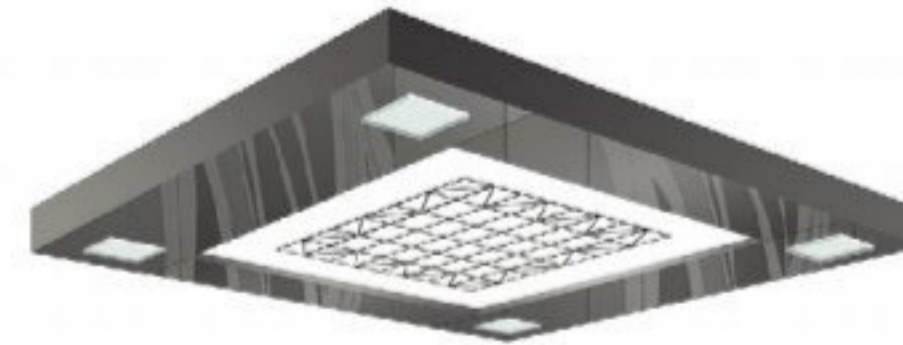

▲ FJD-C026

中部是影像平顶，不锈钢底板上辅以中空菱形透明灯柱的柔光照明设计
The middle image is flat, soft lighting design of stainless steel floor with hollow diamond transparent lamp