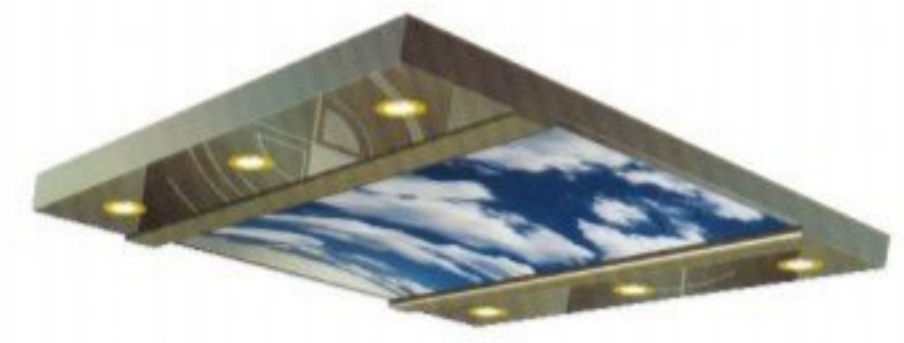

▲ FJD-C025

中部是影像拱顶，两侧为不锈钢底板上辅以筒灯的柔光照明设计（图像可客户提供）
The middle image roof, both sides for soft illumination design of stainless steel floor with downlight (image can provide)