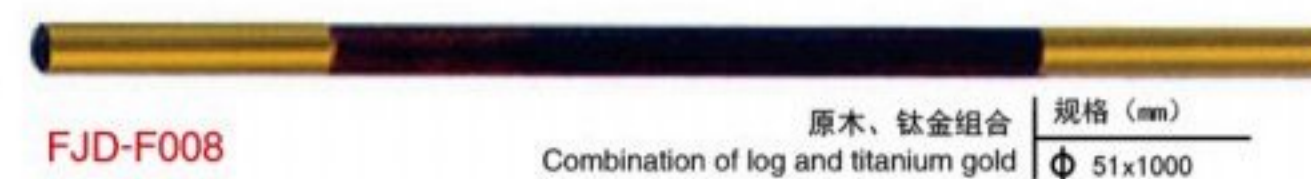

FJD-F007 不锈钢管镜面、钛金组合
Combination of titanium gold and stainless steel tube mirror 规格 (mm)
Φ 51x1000

FJD-F008 原木、钛金组合
Combination of log and titanium gold 规格 (mm)
Φ 51x1000