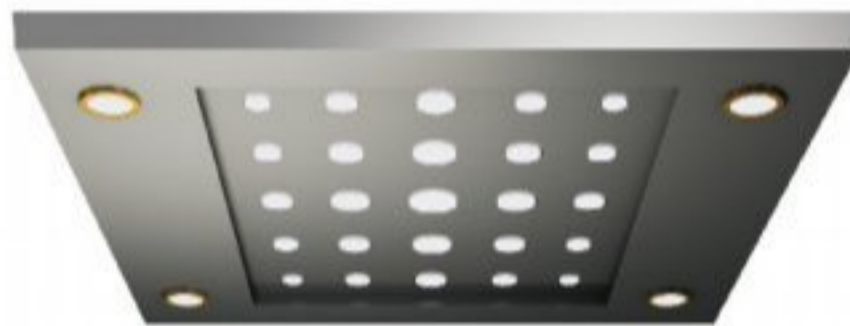

▲ FJD-C010

多层反光板辅以金色筒灯的柔光照明设计
Soft lighting design of multilayer reflector with golden downlight