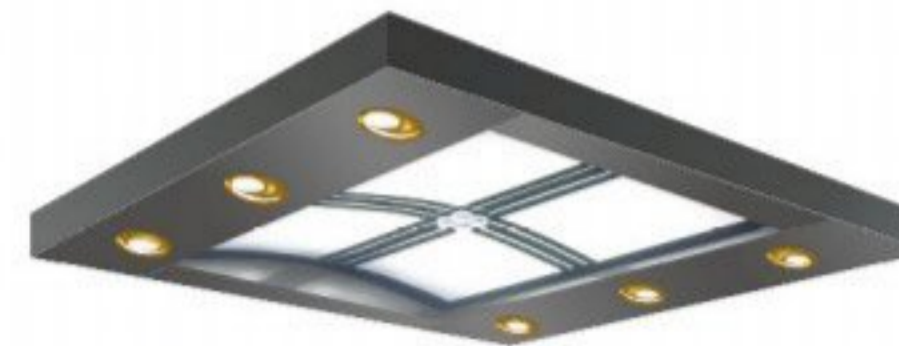

吊顶系列

▲ FJD-C001

镜面不锈钢, 亚克力  
Mirror stainless steel, acrylic

▲ FJD-C002

镜面不锈钢, 亚克力  
Mirror stainless steel, acrylic

▲ FJD-C003

不锈钢框架, 配白色亚克力透光  
Stainless steel side frame, soft lighting design of  
arch white light-emitting panel

▲ FJD-C012

中间乳白亚克力柱加金色筒灯的柔光照明设计  
Soft lighting design of middle column and the golden white acrylic lamp

▲ FJD-C014

影像平顶加中部中空菱形透明灯柱的柔光照明设计  
Mirror stainless steel, acrylic

▲ FJD-C016

中部是影像拱顶, 两侧为不锈钢底板上辅以筒灯的柔光照明设计  
The middle image roof, both sides for soft illumination design of stainless steel floor with downlight

▲ FJD-C018

在钢板喷涂底板上辅以金色筒灯与桥壁辉映中间部分是拱形白色有机透明板的柔光照明设计  
In the spraying steel plate floor with golden bridge wall shine tube lamp and the middle part is soft lighting design of the arch white organic transparent plate