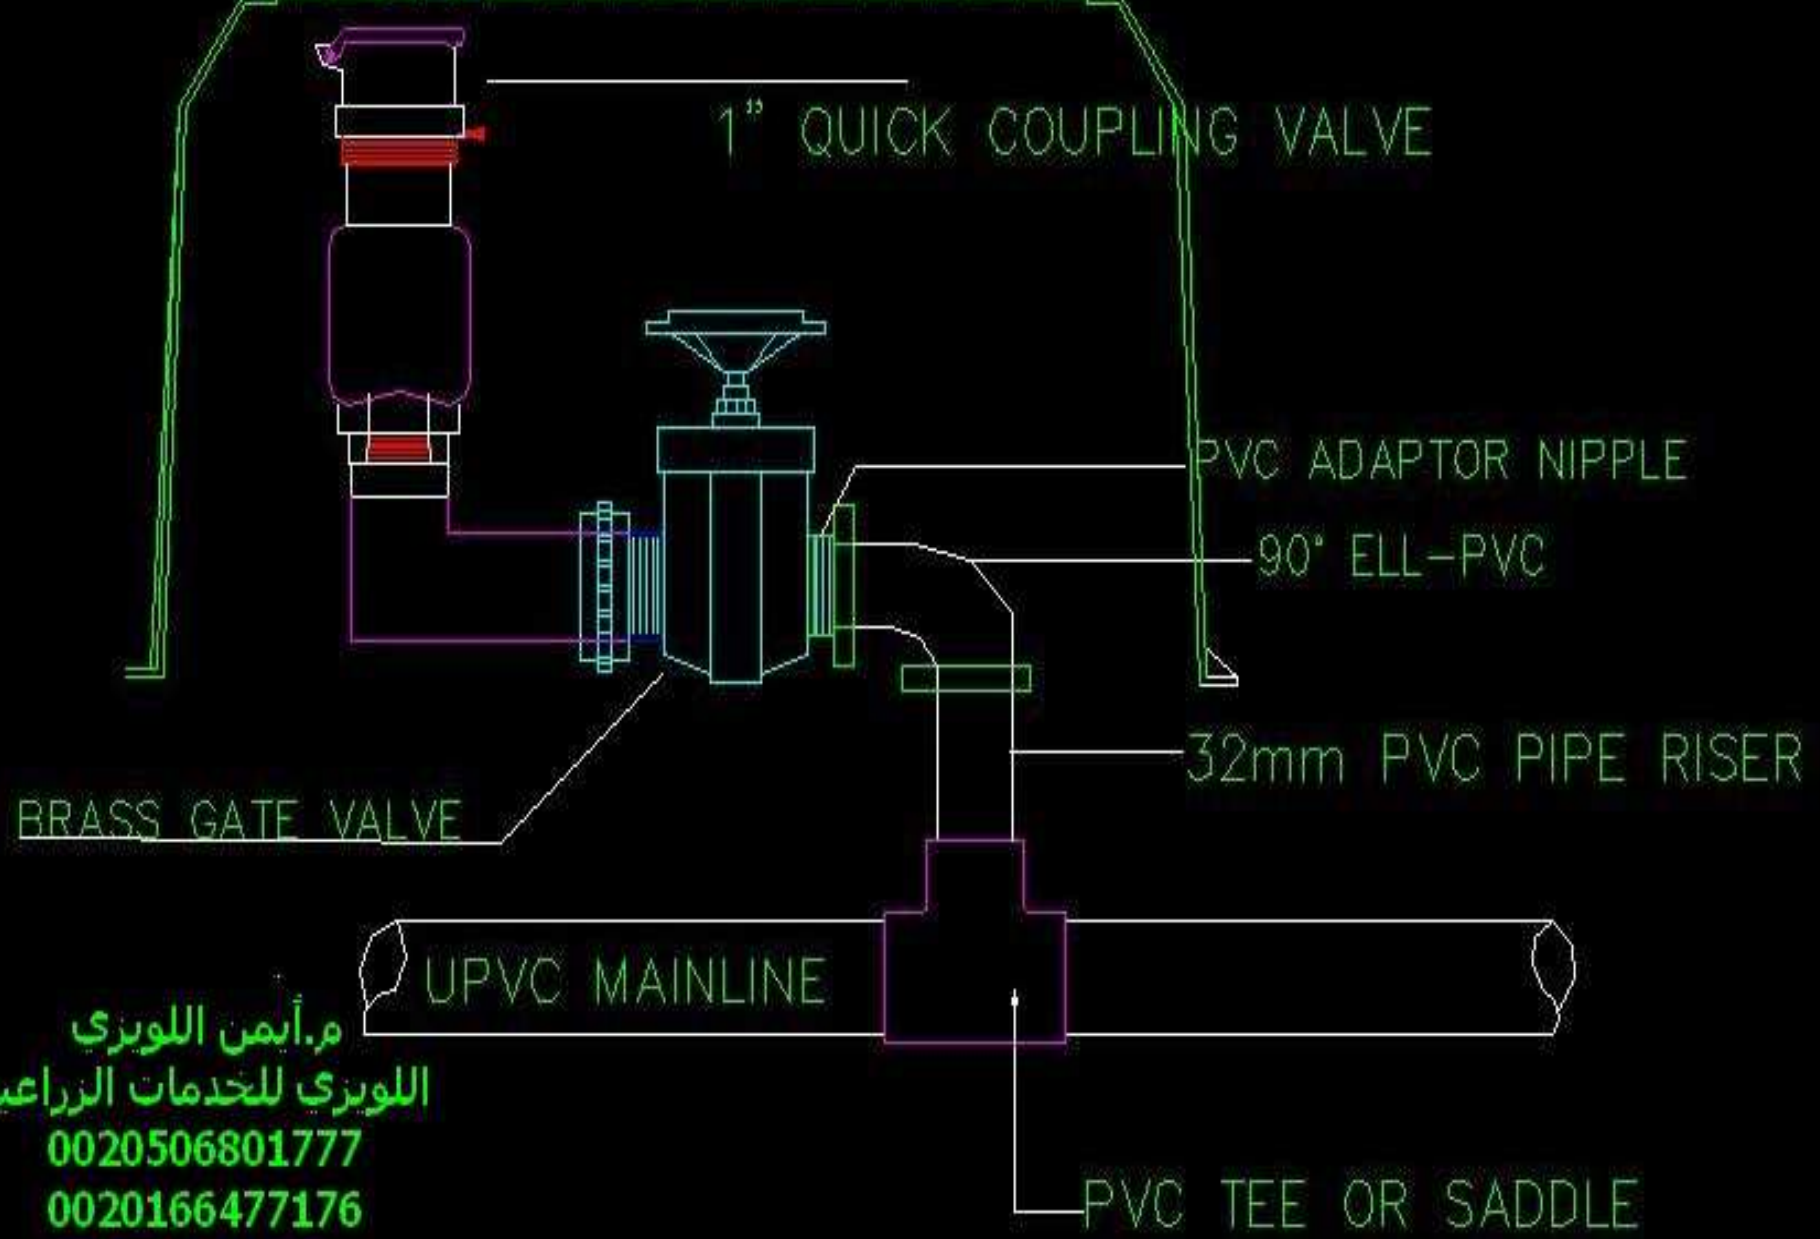

م.أيمن اللوزي
اللوزي للخدمات الزراعيه
0020506801777
0020166477176