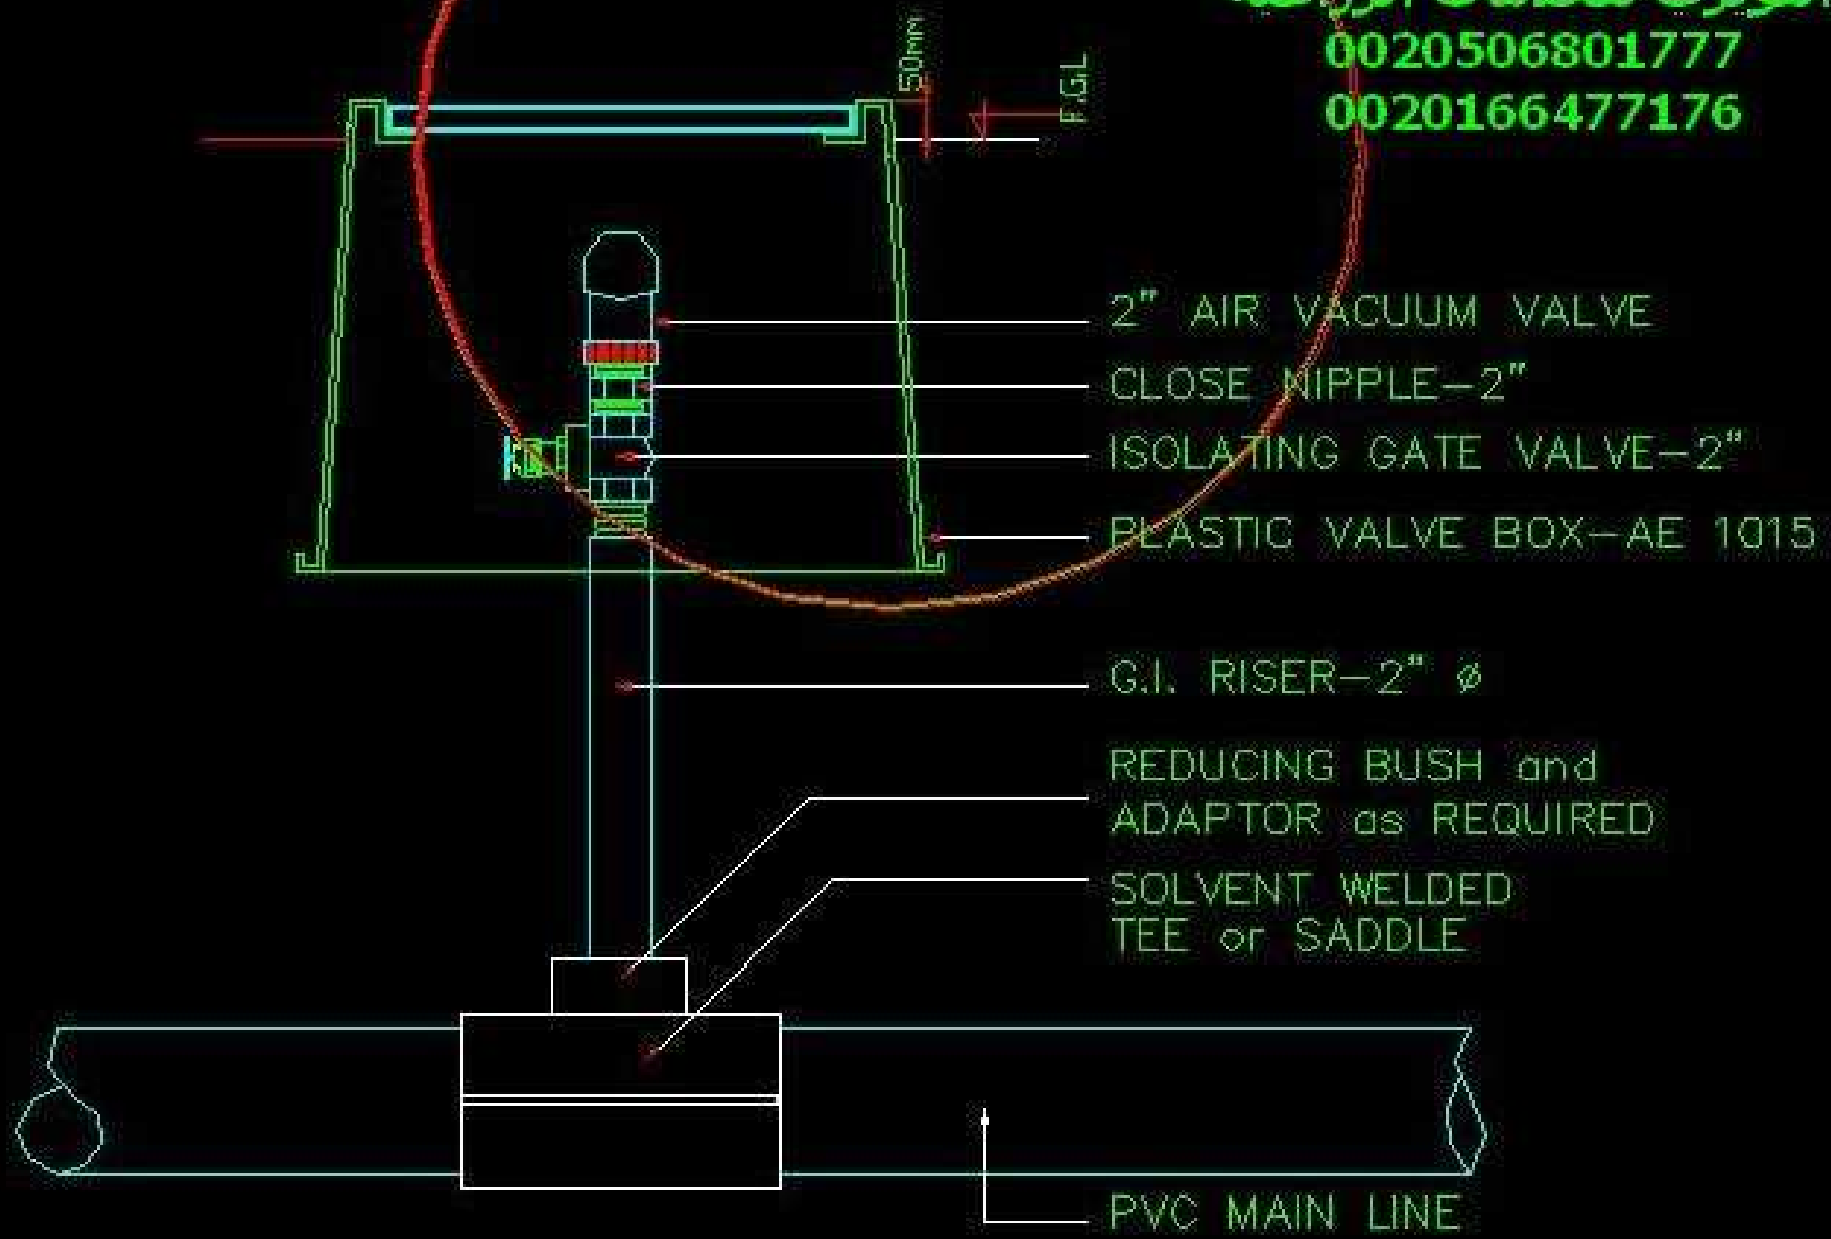

م.أيمن اللوزي
اللوزي للخدمات الزراعيه
0020506801777
0020166477176