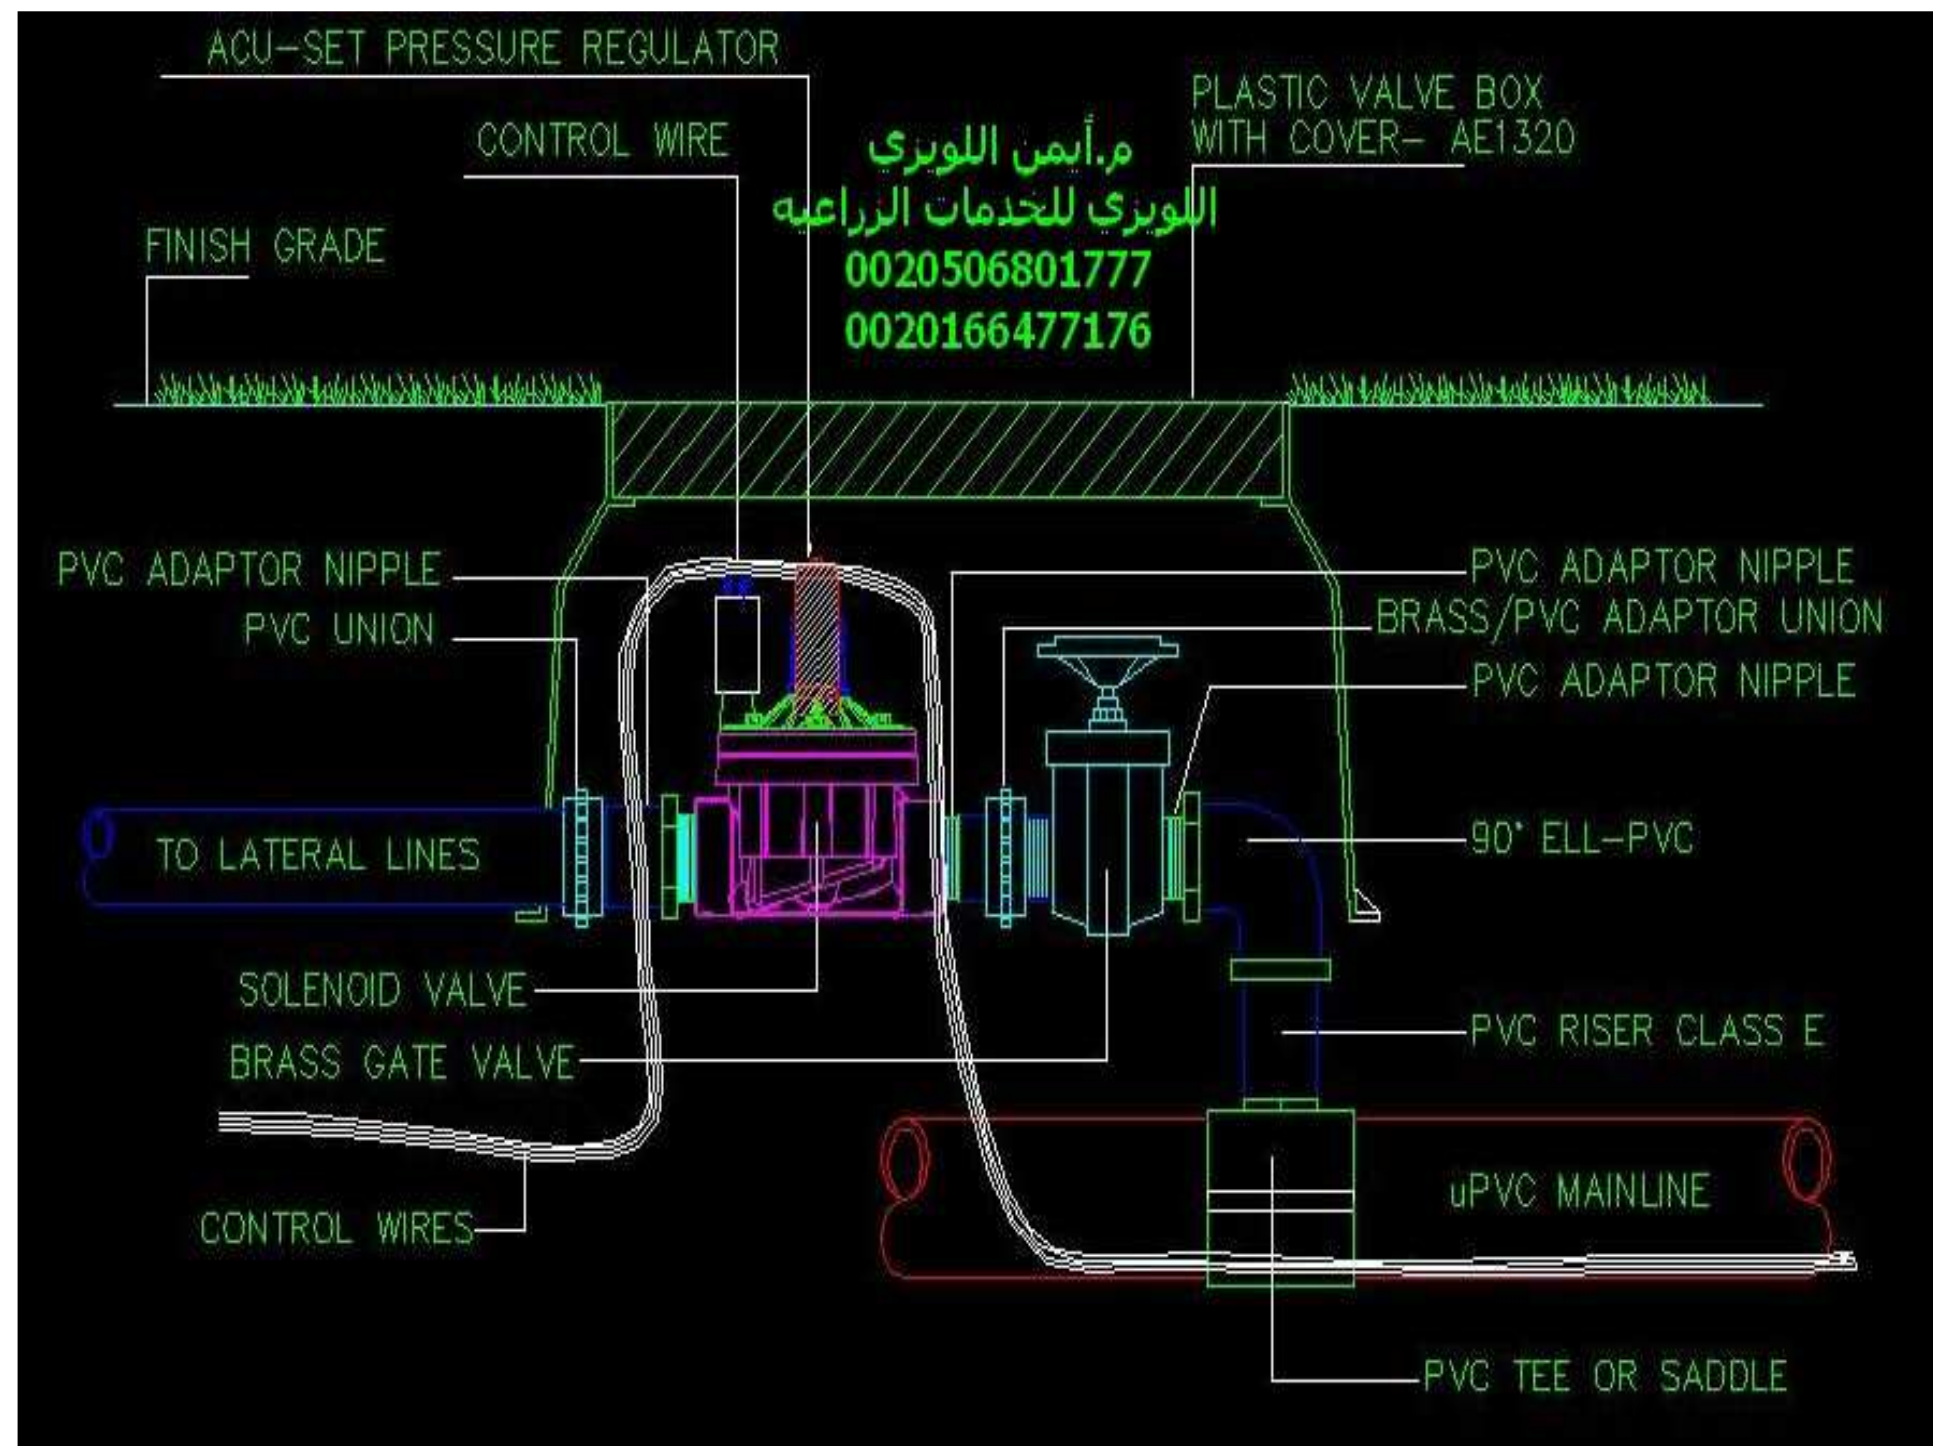

ACU-SET PRESSURE REGULATOR

CONTROL WIRE

PLASTIC VALVE BOX WITH COVER- AE1320

م.أيمن اللوزي
اللوزي للخدمات الزراعيه
0020506801777
0020166477176

FINISH GRADE

PVC ADAPTOR NIPPLE
PVC UNION

PVC ADAPTOR NIPPLE
BRASS/PVC ADAPTOR UNION
PVC ADAPTOR NIPPLE

TO LATERAL LINES

90° ELL-PVC

SOLENOID VALVE
BRASS GATE VALVE

PVC RISER CLASS E

CONTROL WIRES

uPVC MAINLINE

PVC TEE OR SADDLE